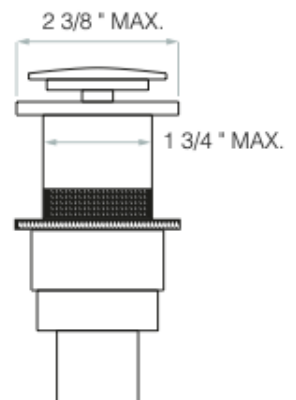

B A L U X

Spécifications techniques

Technical specifications

Piedestal OSLO RIBBED

RIBBED OSLO pedestal sink

DIMENSION 30" L 15" L X 34" H

MATÉRIEL: Béton
Material: Concrete

POIDS: 200 lbs
Weight: 200 lb

Valide pour le modèle suivant:

Valid for following model:

OSLRIB3015

Plomberie compatible
Compatible plumbing

Spécification

- Drain non inclus
- Certifié par Intertek
- Sans trop-plein
- Trou de robinet à confirmer

Specification

- Drain not included
- Certified by Intertek
- Without overflow
- Faucet holes to confirmed