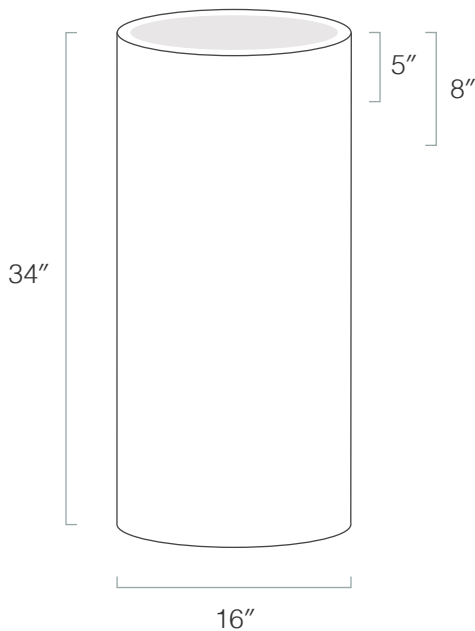

B A L U X

Spécifications techniques

Technical specifications

Piedestal CYLÓ

CYLÓ pedestal sink

DIMENSION 40" L 16" L X 5" H

MATÉRIEL: Béton
Material: Concrete

POIDS: 215 lbs
Weight: 215 lb

Valide pour le modèle suivant:

Valid for following model:

CYL3416

Plomberie compatible

Compatible plumbing