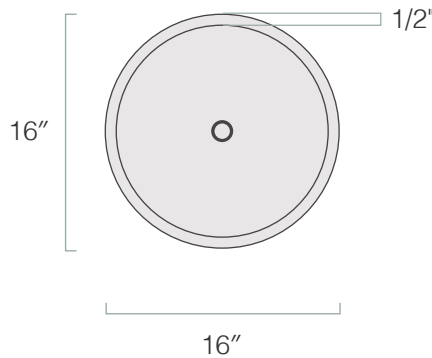

B A L U X

Spécifications techniques

Technical specifications

Piedestal CYLÓ

CYLÓ pedestal sink

DIMENSION 40" L 16" L X 5" H

MATÉRIEL: Béton
Material: Concrete

POIDS: 215 lbs
Weight: 215 lb

Valide pour le modèle suivant:

Valid for following model:

CYL3416

Plomberie compatible

Compatible plumbing