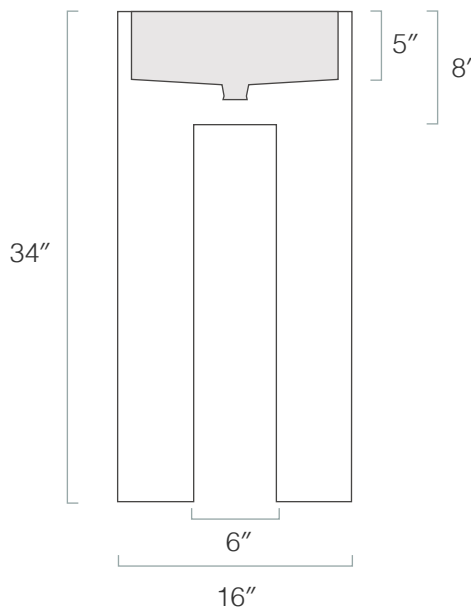

B A L U X

Spécifications techniques

Technical specifications

Piedestal CYLÓ

CYLÓ pedestal sink

DIMENSION 40" L 16" L X 5" H

MATÉRIEL: Béton
Material: Concrete

POIDS: 215 lbs
Weight: 215 lb

Valide pour le modèle suivant:

Valid for following model:

CYL3416

Plomberie compatible

Compatible plumbing